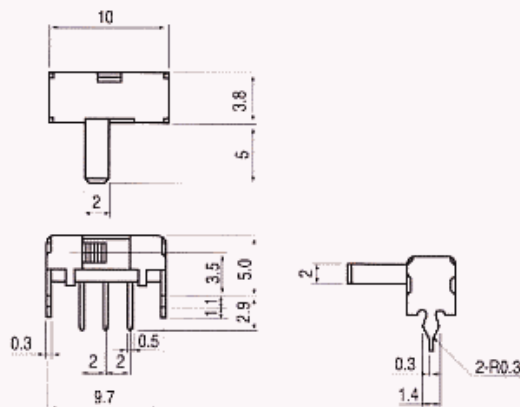

## Specification

Rating	15V DC, 0.1A
Poles - Throws	1C - 2P
Stroke	2.0 mm
Operating Force	250 ± 150 gf
Timing	Non Shorting
Optional Stems and Size	F : 2

SS1245

## Specification

Rating	50V DC, 0.3A
Poles - Throws	1C - 2P
Stroke	2.0 mm
Operating Force	250 ± 100 gf
Timing	Non Shorting
Optional Stems and Size	V : 2, 4

SS122

## Specification

Rating	30V DC, 0.2A
Poles - Throws	1C - 2P
Stroke	2.5 mm
Operating Force	250 ± 100 gf
Timing	Non Shorting
Optional Stems and Size	G : 6

SS126

## Specification

Rating	30V DC, 0.2A
Poles - Throws	1C - 2P
Stroke	2.0 mm
Operating Force	200 ± 100 gf
Timing	Non Shorting
Optional Stems and Size	G : 5