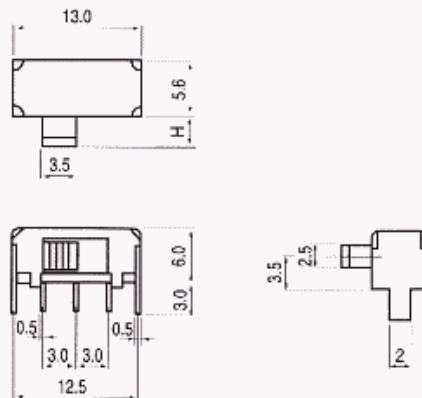

## Specification

Rating	15V DC, 0.1A
Poles - Throws	1C - 2P
Stroke	2.0 mm
Operating Force	250 ± 150 gf
Timing	Non Shorting
Optional Stems and Size	F : 2

SS1245

## Specification

Rating	50V DC, 0.3A
Poles - Throws	1C - 2P
Stroke	2.0 mm
Operating Force	250 ± 100 gf
Timing	Non Shorting
Optional Stems and Size	V : 2, 4

SS122

## Specification

Rating	30V DC, 0.2A
Poles - Throws	1C - 2P
Stroke	2.5 mm
Operating Force	250 ± 100 gf
Timing	Non Shorting
Optional Stems and Size	G : 6

SS126

## Specification

Rating	30V DC, 0.2A
Poles - Throws	1C - 2P
Stroke	2.0 mm
Operating Force	200 ± 100 gf
Timing	Non Shorting
Optional Stems and Size	G : 5