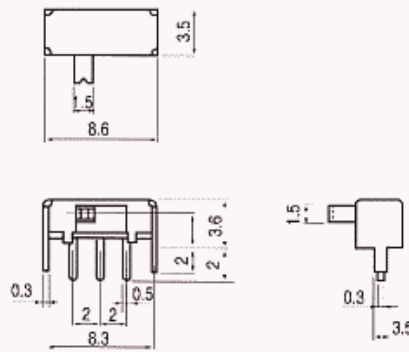

## Specification

Rating	15V DC, 0.1A
Poles - Throws	1C - 2P
Stroke	2.0 mm
Operating Force	250 ± 150 gf
Timing	Non Shorting
Optional Stems and Size	F : 2

SS1245

## Specification

Rating	50V DC, 0.3A
Poles - Throws	1C - 2P
Stroke	2.0 mm
Operating Force	250 ± 100 gf
Timing	Non Shorting
Optional Stems and Size	V : 2, 4

SS122

## Specification

Rating	30V DC, 0.2A
Poles - Throws	1C - 2P
Stroke	2.5 mm
Operating Force	250 ± 100 gf
Timing	Non Shorting
Optional Stems and Size	G : 6

SS126

## Specification

Rating	30V DC, 0.2A
Poles - Throws	1C - 2P
Stroke	2.0 mm
Operating Force	200 ± 100 gf
Timing	Non Shorting
Optional Stems and Size	G : 5