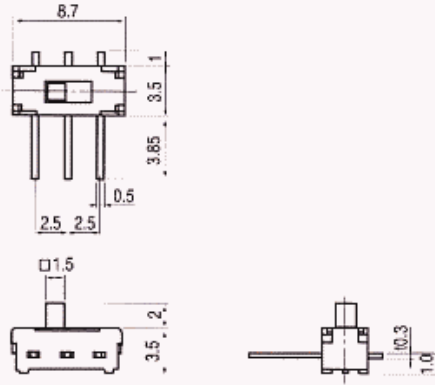

## Specification

Rating	15V DC, 0.1A
Poles - Throws	1C - 2P
Stroke	2.0 mm
Operating Force	250 ± 150 gf
Timing	Non Shorting
Optional Stems and Size	F : 2

SS1245

## Specification

Rating	50V DC, 0.3A
Poles - Throws	1C - 2P
Stroke	2.0 mm
Operating Force	250 ± 100 gf
Timing	Non Shorting
Optional Stems and Size	V : 2, 4

SS122

## Specification

Rating	30V DC, 0.2A
Poles - Throws	1C - 2P
Stroke	2.5 mm
Operating Force	250 ± 100 gf
Timing	Non Shorting
Optional Stems and Size	G : 6

SS126

## Specification

Rating	30V DC, 0.2A
Poles - Throws	1C - 2P
Stroke	2.0 mm
Operating Force	200 ± 100 gf
Timing	Non Shorting
Optional Stems and Size	G : 5