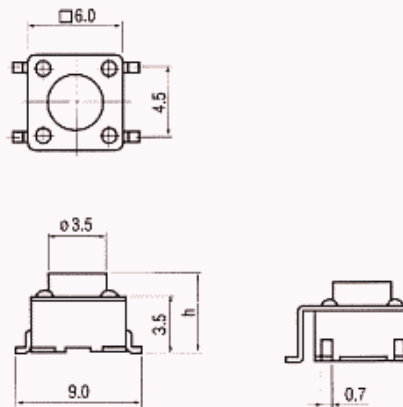

TACT SWITCHES

Operating Force			Life Cycle	Rating (max.)	Stroke (mm)	Contact Resistance	Features
Code	Color	gf					
J S H	Black	130 ± 30	100,000	50mA 12V DC	0.25	100 mΩ max.	Ammo Box Economical SMT
	Blue	160 ± 30					
	Gray	200 ± 50					
	Red	260 ± 70					