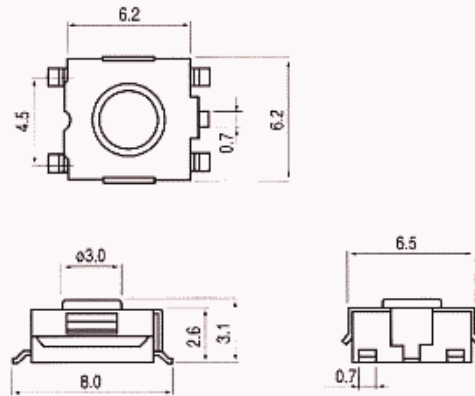

TACT SWITCHES

Operating Force			Life Cycle	Rating (max.)	Stroke (mm)	Contact Resistance	Features
Code	Color	gf					
J S H	Black	130 ± 30	100,000	50mA 12V DC	0.25	100 mΩ max.	Ammo Box Economical SMT
	Blue	160 ± 30					
	Gray	200 ± 50					
	Red	260 ± 70					