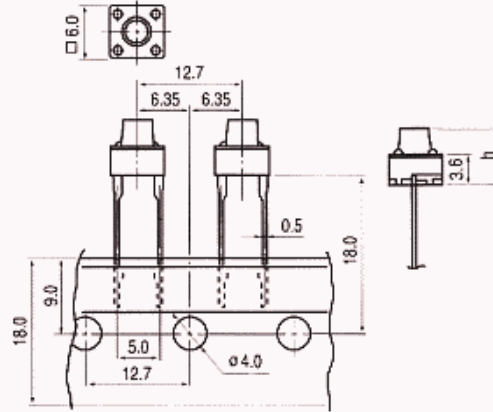

TACT SWITCHES

Operating Force			Life Cycle	Rating (max.)	Stroke (mm)	Contact Resistance	Features
Code	Color	gf					
J S H	Black	130 ± 30	100,000	50mA 12V DC	0.25	100 mΩ max.	Ammo Box Economical SMT
	Blue	160 ± 30					
	Gray	200 ± 50					
	Red	260 ± 70					